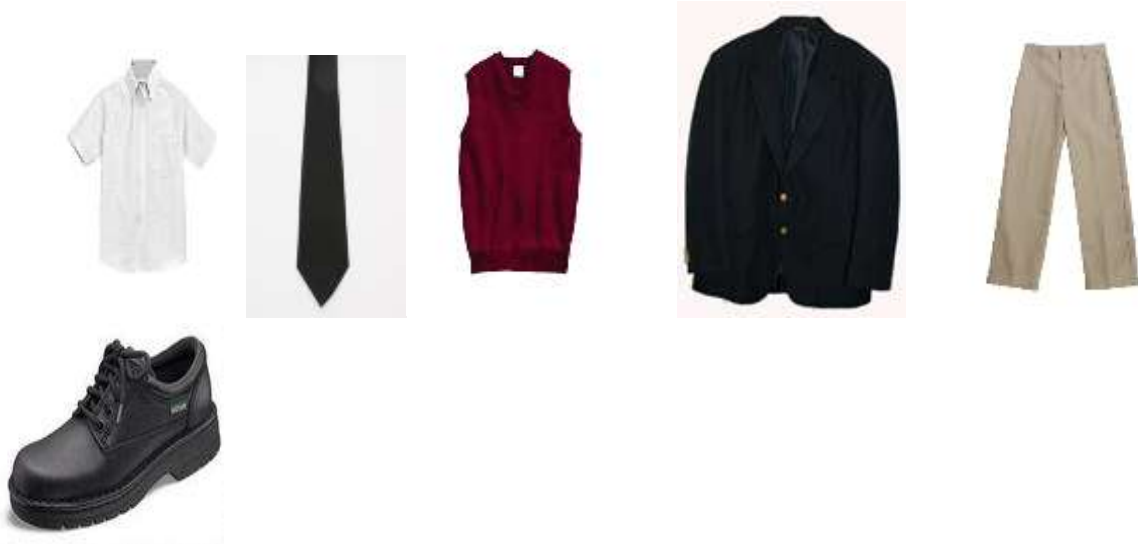

**STEM/STEAM Grade 9-12 LEAP Boys School Uniform WITH LEAP LOGO**

**Boys 9-12** Khaki dress pants WORN AT THE WAIST (**CARGO PANTS OR ANY OTHER STYLE OF PANTS ARE NOT ACCEPTABLE**), black belt, navy blue blazer, collared white buttoned down dress shirt tucked in (**POLO SHIRTS ARE NOT ACCEPTABLE**), burgundy V-neck sweater vest with LEAP logo, blue tie and black dress shoes (**ANY OTHER TYPE OF FOOTWEAR, INCLUDING SNEAKERS ARE NOT ACCEPTABLE**)

**STEM/STEAM Grade 9-12 LEAP girls School Uniform WITH LEAP LOGO**

**GIRLS 9-12** Choice of Navy blue four kick pleat skirt NO SHORTER THAN 4 INCHES ABOVE THE KNEE or Navy blue dress pants (**CARGO PANTS, OR ANY OTHER STYLE OF PANTS ARE NOT ACCEPTABLE**), navy blue blazer, collared white buttoned down blouse tucked in, burgundy V-neck sweater vest with LEAP logo, navy blue criss-cross tie, black dress shoes with a maximum of a 1 inch heel, navy blue socks or tights only (**ONLY SOCKS OR TIGHTS ARE PERMITTED SEPERATELY. THEY ARE NOT TO BE WORN TOGETHER**)