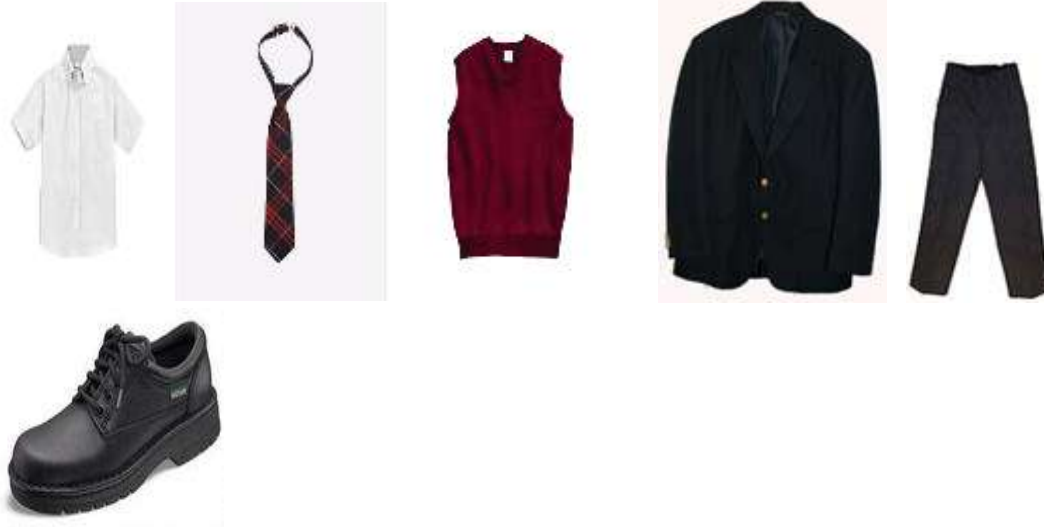

STEM Intermediate Grade 6-8 LEAP Boys School Uniform WITH LEAP LOGO

Boys 7-8 Navy blue dress pants WORN AT THE WAIST (**CARGO PANTS OR ANY OTHER STYLE OF PANTS ARE NOT ACCEPTABLE**), black belt, navy blue blazer, collared white buttoned down dress shirt tucked in (**POLO SHIRTS ARE NOT ACCEPTABLE**), burgundy V-neck sweater vest with LEAP logo, plaid tie and black dress shoes (**ANY OTHER TYPE OF FOOTWEAR, INCLUDING SNEAKERS ARE NOT ACCEPTABLE**)